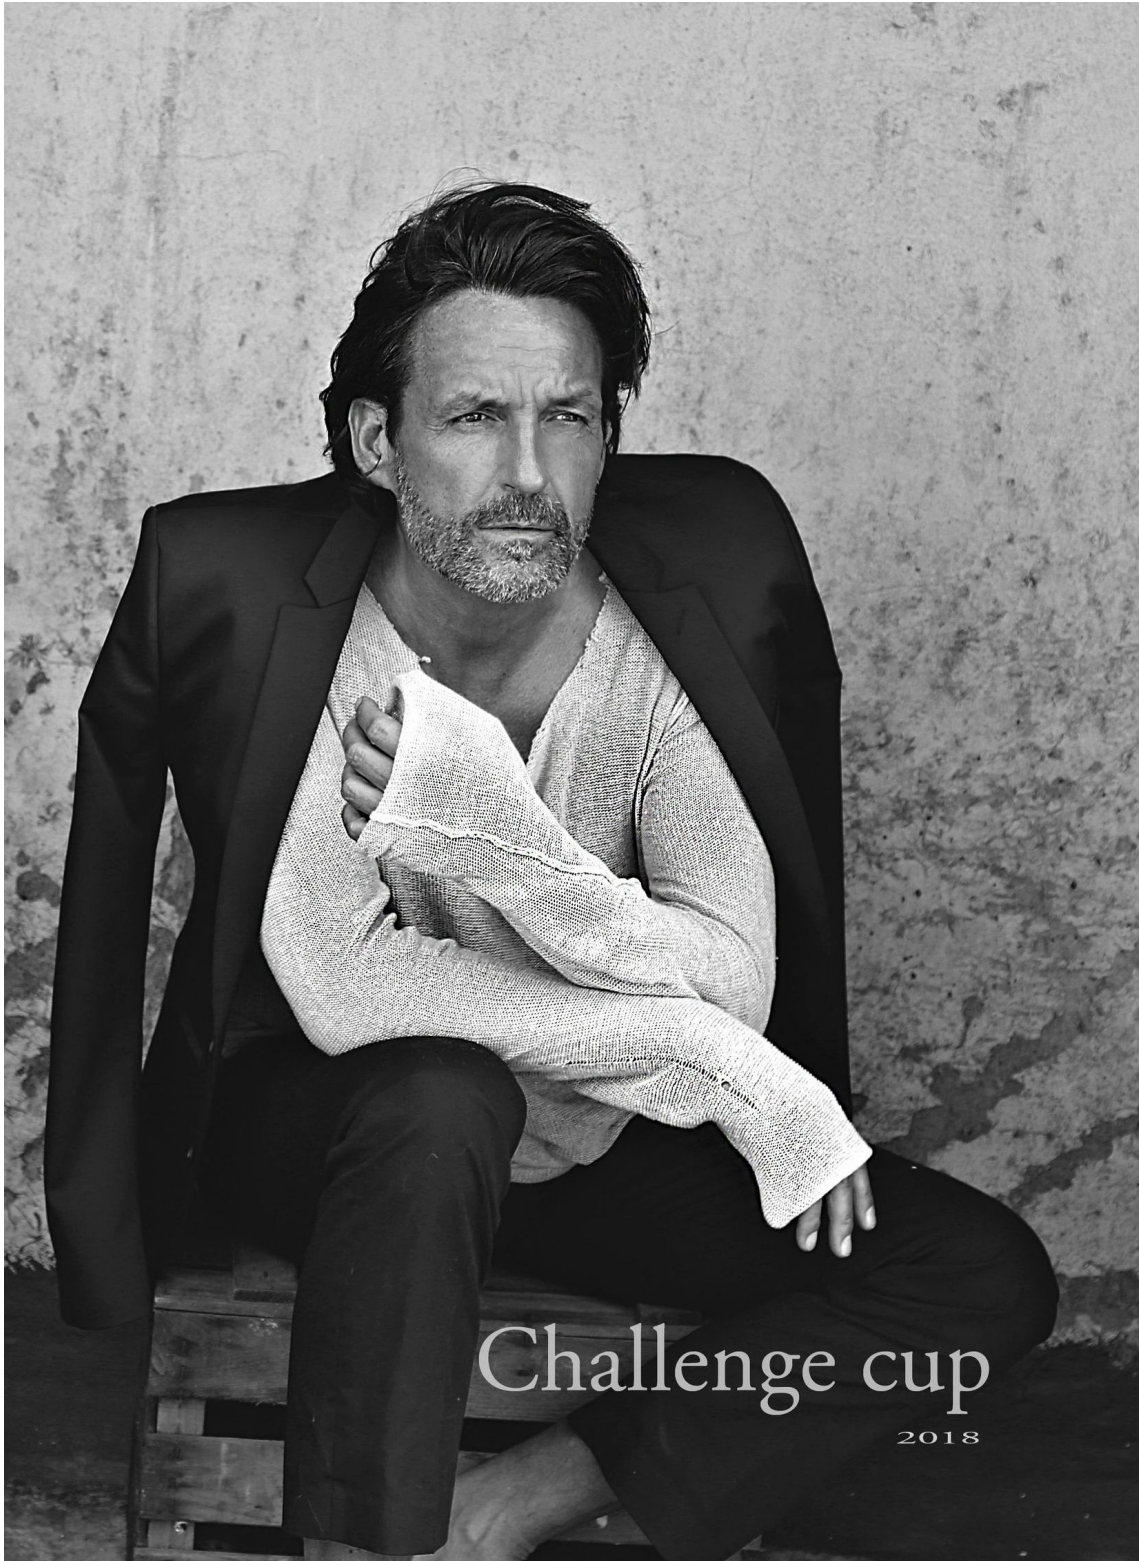

ARMIN

height 6'2" · bust 43.5" · waist 37" · hips 37.5" · suit 52
shoes size 45 EU/13.5 US/9.5 UK · hair brown · eyes brown